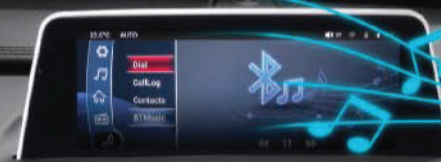

i-TALK

INTELLIGENT VOICE COMMAND (Intelligent Type)

Merespon perintah pengemudi secara realtime, sehingga mempermudah Anda untuk tetap fokus pada kondisi jalan di depan Anda.

 **i-TALK**

MEDIA
COMMAND

CONNECTIVITY

CAR CONTROL

PHONE CALL
ACCESS SYSTEM

VOICE
NAVIGATION

“Hi GLORY !”

i-TALK dapat diaktifkan dengan mengatakan “Hi Glory” atau menekan tombol

pada setir kemudi.

Answer call / Reject call

Music on / Music off
Play Bluetooth music / Bluetooth music off
Previous / Next

Open GPS / Close GPS

AC on / AC off
It's too hot / It's too cold

Open front right window / Close front right window
Open sunroof / Close sunroof

Beragam kombinasi Voice Command untuk mempermudah pada saat berkendara :

PHONE CALL ACCESS SYSTEM

Open phonebook
Answer call / Reject call
Open call history

MEDIA COMMAND

Radio on / Radio off
Music on / Music off
Open gallery / Close gallery (with Media Device)
Play video / Video off (with Media Device)
Pause music / Resume music
Volume down / Volume up
Maximize volume / Minimize volume
Mute mode / Unmute
Set volume to 10
Play Bluetooth music / Bluetooth music off
Play AUX music
Go to FM 101.0
Previous station / Next station
Previous / Next
Switch to FM / Switch to AM