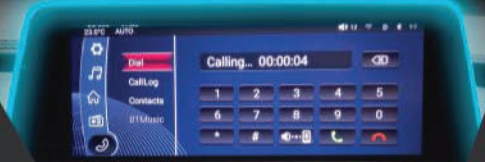

CAR CONTROL

PHONE CALL
ACCESS SYSTEM

VOICE
NAVIGATION

“Hi GLORY !”

i-TALK dapat diaktifkan dengan mengatakan “Hi Glory” atau menekan tombol

pada setir kemudi.

Answer call / Reject call

Music on / Music off
Play Bluetooth music / Bluetooth music off
Previous / Next

Open GPS / Close GPS

AC on / AC off
It's too hot / It's too cold

Open front right window / Close front right window
Open sunroof / Close sunroof

Beragam kombinasi Voice Command untuk mempermudah pada saat berkendara :

PHONE CALL ACCESS SYSTEM

Open phonebook
Answer call / Reject call
Open call history

MEDIA COMMAND

Radio on / Radio off
Music on / Music off
Open gallery / Close gallery (with Media Device)
Play video / Video off (with Media Device)
Pause music / Resume music
Volume down / Volume up
Maximize volume / Minimize volume
Mute mode / Unmute
Set volume to 10
Play Bluetooth music / Bluetooth music off
Play AUX music
Go to FM 101.0
Previous station / Next station
Previous / Next
Switch to FM / Switch to AM